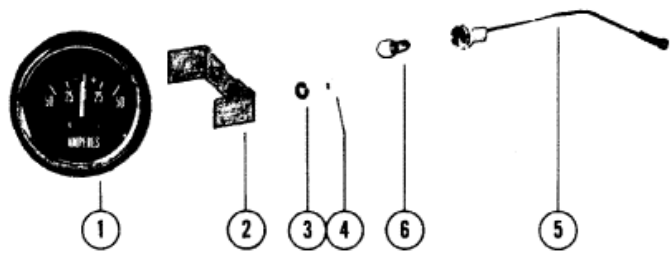

ROUND FACE

Parts List						
Ref	Class	Part	Description	Qty	Comment	Footnote
1		46795A	1 AMMETER GAUGE ASSEMBLY	1		
2	B	56490	CLAMP, AMMETER GAUGE(SEE	1		
3	13	26996	LOCKWASHER, AMMETER GAL	3		
4	11	45076	NUT, AMMETER GAUGE STUD	5		
5		49917A	4 SOCKET AND CABLE ASSEMBL	1		
6		32878	LIGHT BULB (GE#53 CLEAR)	1		